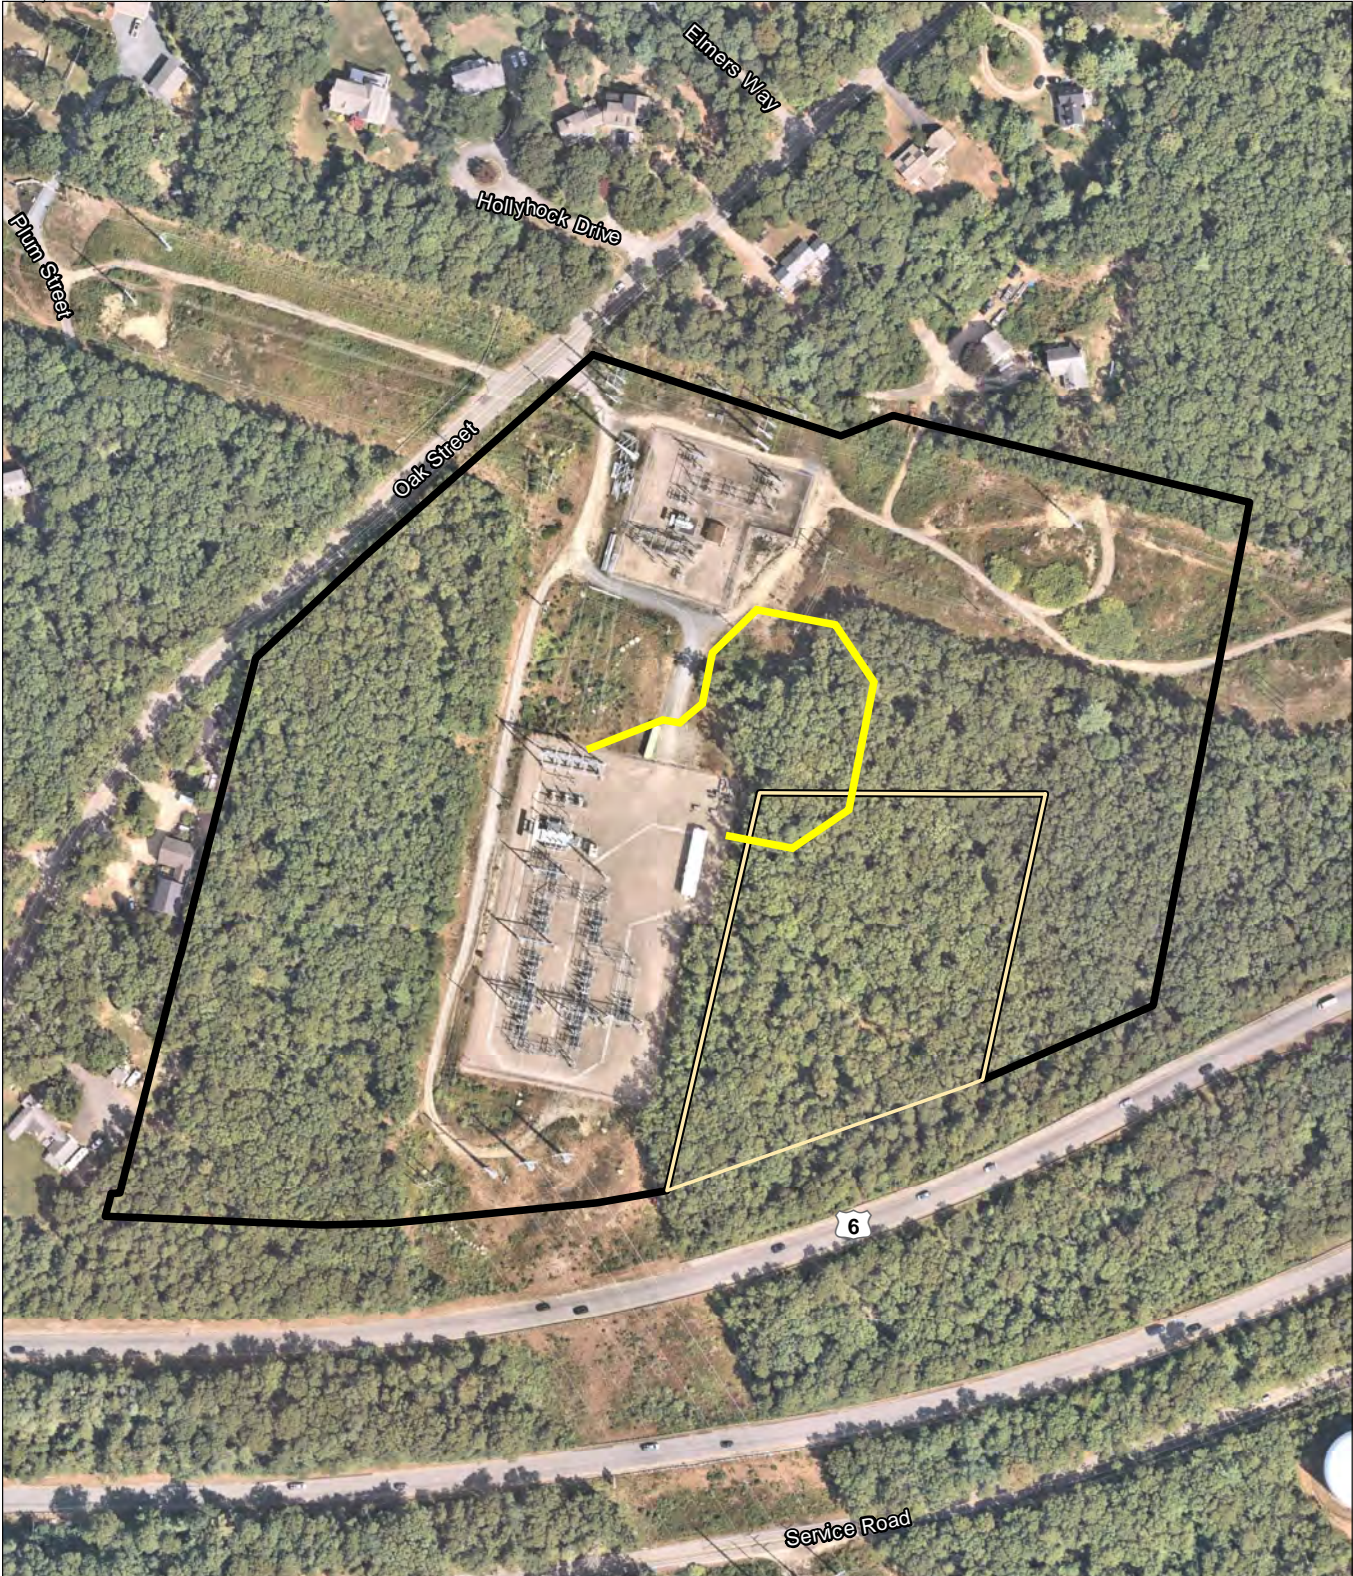

EVERSOURCE
ENERGY

Cape Cod Solutions Project
West Barnstable Substation Expansion
West Barnstable, Massachusetts

Date: 2/23/2023

Figure 2
Aerial Locus